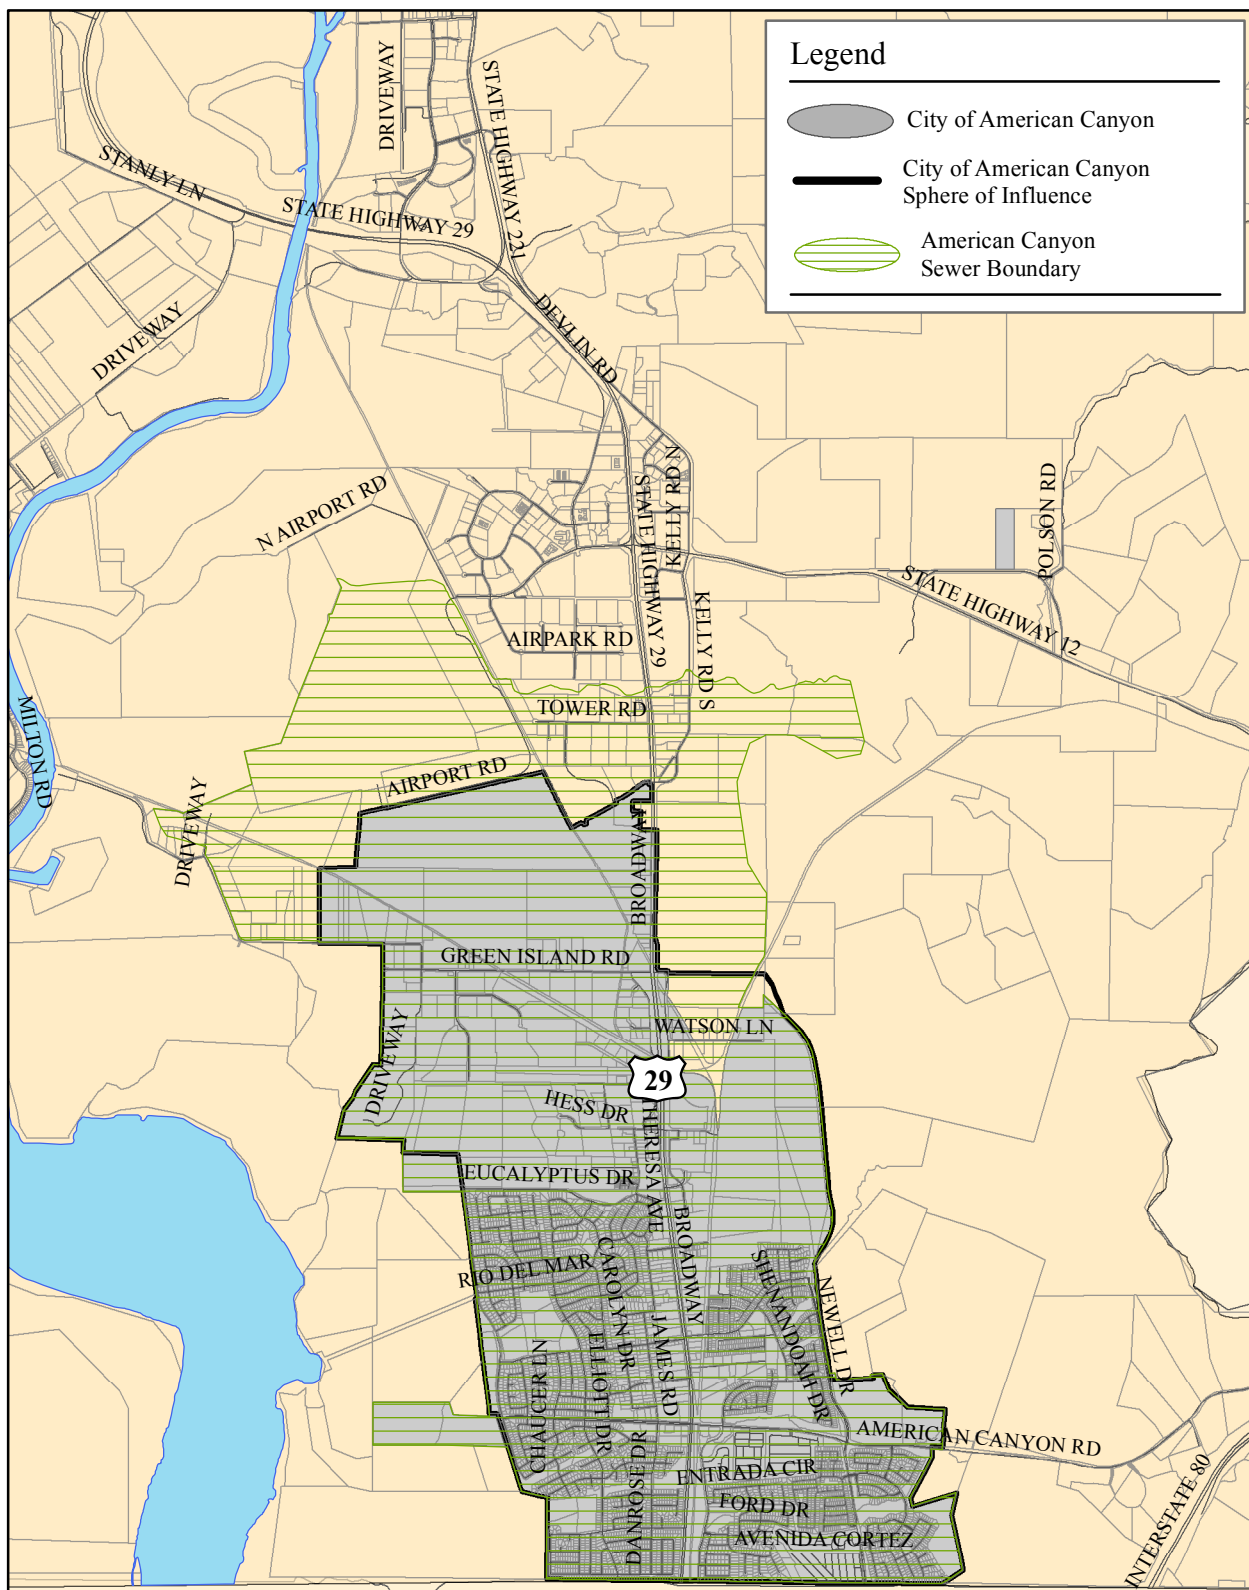

City of American Canyon

Legend

-  City of American Canyon
-  City of American Canyon Sphere of Influence
-  American Canyon Sewer Boundary

Not Scale
 June 11, 2013
 Prepared by BF

LAFCO of Napa County
 1030 Seminary Street, Suite B
 Napa, California 94559
<http://www.napa.lafco.ca.gov>