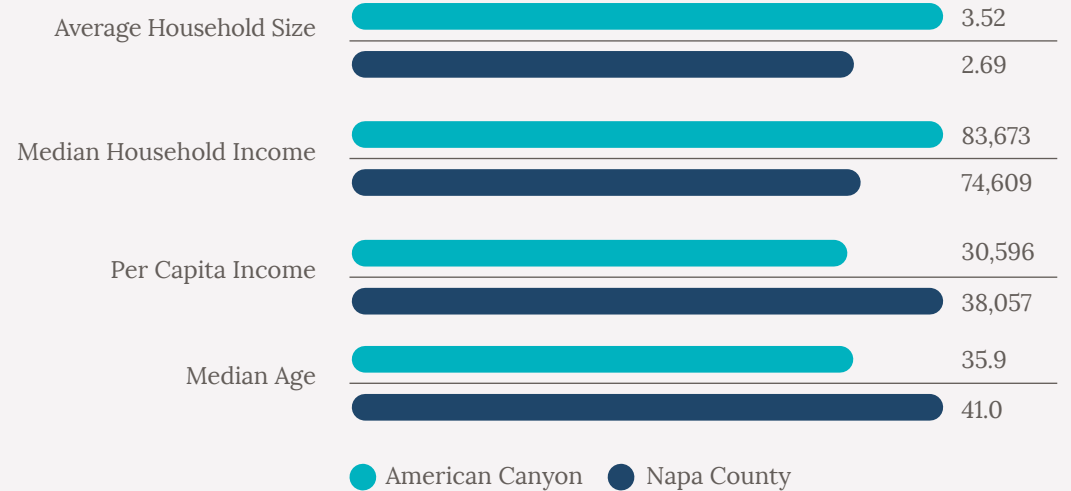

Community Demographics

Population At A Glance

Growth Over Time

Ethnicity Breakdown

Comparison of American Canyon to Napa County

● American Canyon ● Napa County